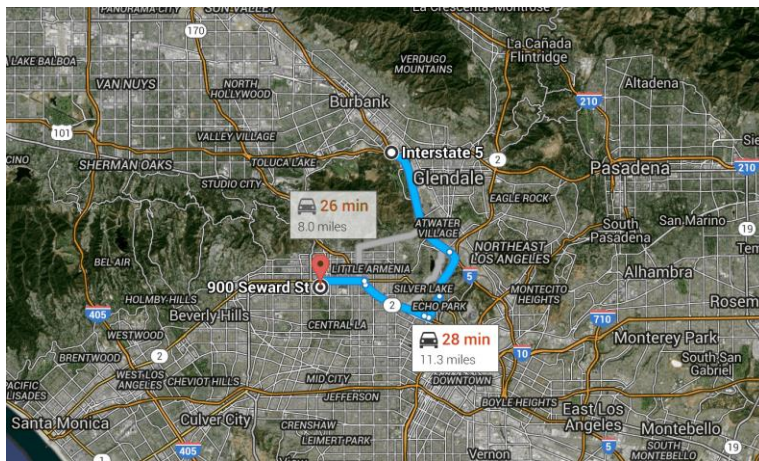

DIRECTIONS TO THE DELUXE SEWARD LOCATION

Northbound:

Get on US-101 N

1.0 mi

Follow US-101 N to CA-2 W/Santa Monica Blvd in Hollywood. Take the Santa Monica Bl/CA-2 exit from US-101 N

2.5 mi

Continue on CA-2 W/Santa Monica Blvd. Drive to Seward St

1.8 mi

900 Seward St

Los Angeles, CA 90038

Southbound:

Head east on US-101 S

4.2 mi

Take the Cahuenga Blvd exit toward Vine St

0.2 mi

Turn right onto N Cahuenga Blvd

1.2 mi

Turn right onto Santa Monica Blvd

0.2 mi

Turn left onto Seward St

0.2 mi

900 Seward St

Los Angeles, CA 90038